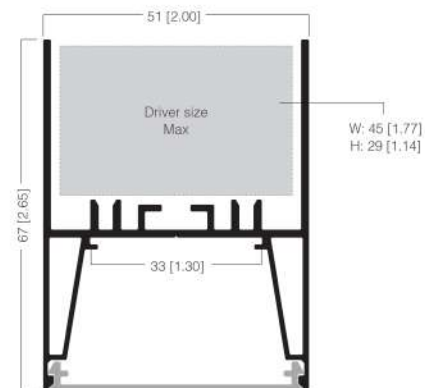

ZOLI SERIES U5168 EXTERNAL DRIVER LINEAR LIGHT