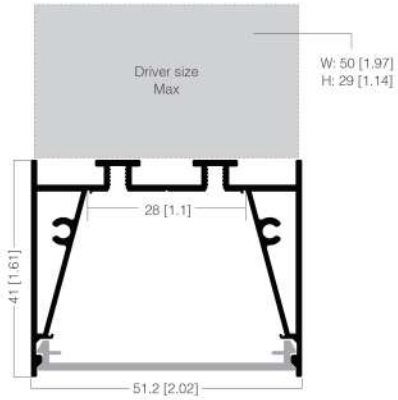

ZOLI SERIES

U5141/ U6741 EXTERNAL DRIVER LINEAR LIGHT