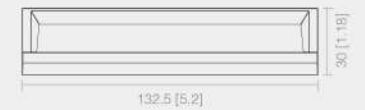

ZOLI SERIES

U3537/ U4633 EXTERNAL DRIVER LINEAR LIGHT

ZOLI SERIES

U3537/ U4633 OPTICAL

MULTIPLE OPTICAL OPTIONS

5in1 TIR Louver

Crystal Louver / Cone Louver

TIR Lens

Reflector Louver

Wall Washer

DIMENSIONS

U353728

Pendant Installation

U463328

Trimmed Recessed Installation

Unit:mm[in]