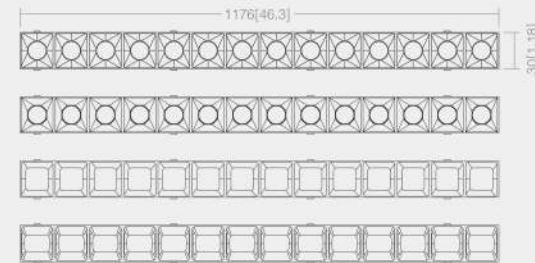

ZOLI SERIES

U3537/ U4633 EXTERNAL DRIVER LINEAR LIGHT

ZOLI SERIES

U3537/ U4633 OPTICAL

MULTIPLE OPTICAL OPTIONS

5in1 TIR Louver

Crystal Louver / Cone Louver

TIR Lens

Reflector Louver

Wall Washer

DIMENSIONS

U353728

Pendant Installation

U463328

Trimmed Recessed Installation

Unit:mm[in]