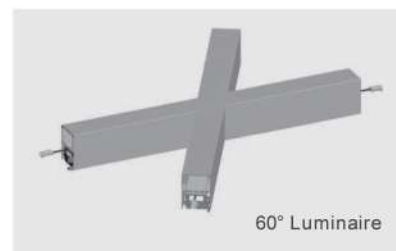

ZOLI External Driver Linear Light

U5168 is linear LED lighting fixture that features a down lighting. It's offering multiple angular module options and the flexible joining solution in filed with less labor operations.

ZOLI SERIES U5168 EXTERNAL DRIVER LINEAR LIGHT

Unit:mm[in]

DIMENSIONS

U516833

Pendant Installation

ANGULAR MODULE

U5168 is offering multiple angular module options and the flexible joining solution in filed with less labor operations.