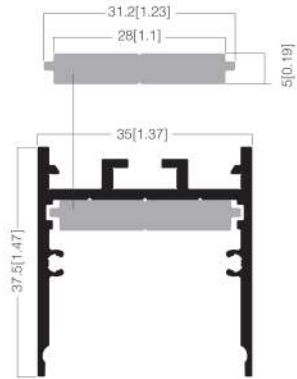

Reflector Louver

Wall Washer

DIMENSIONS

U353728

Pendant Installation

U463328

Trimmed Recessed Installation

Unit:mm[in]

ZOLI SERIES

U3537/ U4633 EXTERNAL DRIVER LINEAR LIGHT

UGR
<16

SPECIFICATIONS

Finish 	Lens Multiple optical options	Installations Aircraft cable pendant , Trimed recessed
Width / Hight 35mm×37mm , 46mm×33mm	Length 1200mm , 1600mm , 2400mm , Customized	
Efficacy up to 100lm/W	Power 25W/pc , 33W/pc , 50W/pc	
Color Quality 3-step MacAdam	CRI 80+ , 90+	
Color Temperature [Tunable White] 	Voltage 220-240 VAC , 100-277 VAC	Control DALI , 0-10V , On/off
LED Chips And Driver Options NICHIA , EPISTAR , SAMSUNG TRIDONIC , OSRAM , LIFUD	IP Grade IP22	