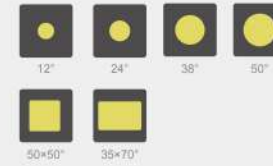

ZOLI SERIES

U3537/ U4633 EXTERNAL DRIVER LINEAR LIGHT

ZOLI SERIES

U3537/ U4633 OPTICAL

MULTIPLE OPTICAL OPTIONS

5in1 TIR Louver