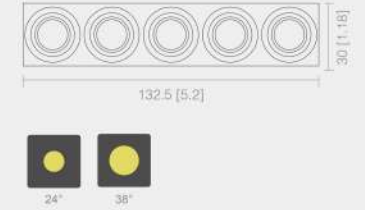

ZOLI SERIES

U5141/ U6741 EXTERNAL DRIVER LINEAR LIGHT

SPECIFICATIONS

Finish 	Lens Anti-glare film , Prismatic lens , Diffuser	Installations Aircraft cable pendant , Trimed recessed
Width / Hight 51mm×41mm , 67mm×41mm	Length 1200mm , 1500mm , 2400mm , Customized	
Efficacy up to 100lm/W	Power 26W/pc , 32W/pc , 52W/pc	
Color Quality 3-step MacAdam	CRI 80+ , 90+	
Color Temperature [Tunable White] 2700K 3000K 3500K 4000K 5000K 6000K 6500K	Voltage 220-240 VAC , 100-277 VAC	
	Control DALI , 0-10V , On/off	
Optical Dimension 	IP Grade IP22	
	LED Chips And Driver Options NICHIA , EPISTAR , SAMSUNG TRIDONIC , OSRAM , LIFUD	

ZOLI SERIES

U3537/ U4633 EXTERNAL DRIVER LINEAR LIGHT

ZOLI SERIES

U3537/ U4633 OPTICAL

MULTIPLE OPTICAL OPTIONS

5in1 TIR Louver

Crystal Louver / Cone Louver

TIR Lens

Reflector Louver

Wall Washer

DIMENSIONS

U353728

Pendant Installation

U463328

Trimmed Recessed Installation

Unit:mm[in]