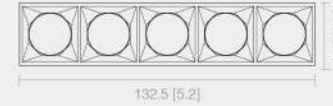

ZOLI SERIES

U3537/ U4633 EXTERNAL DRIVER LINEAR LIGHT

ZOLI SERIES

U3537/ U4633 OPTICAL

MULTIPLE OPTICAL OPTIONS

5in1 TIR Louver

Crystal Louver / Cone Louver

TIR Lens

Reflector Louver

Wall Washer

DIMENSIONS

U353728

Pendant Installation

U463328

Trimmed Recessed Installation

Unit:mm[in]