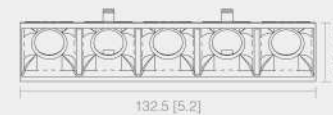

ZOLI SERIES

U3537/ U4633 EXTERNAL DRIVER LINEAR LIGHT

ZOLI SERIES

U3537/ U4633 OPTICAL

MULTIPLE OPTICAL OPTIONS

5in1 TIR Louver

Crystal Louver / Cone Louver

TIR Lens

Reflector Louver

Wall Washer

DIMENSIONS

U353728

Pendant Installation

U463328

Trimmed Recessed Installation

Unit:mm[in]