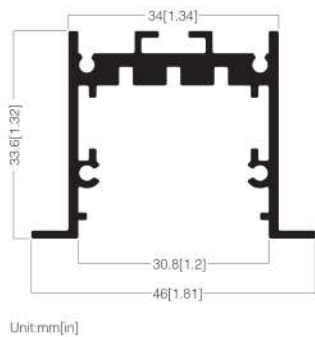

Reflector Louver

Wall Washer

DIMENSIONS

U353728

Pendant Installation

U463328

Trimmed Recessed Installation

Unit:mm[in]