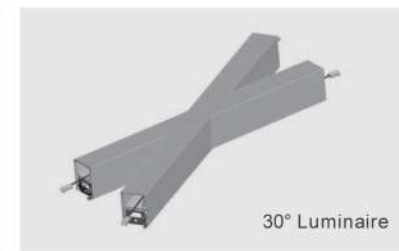

ZOLI External Driver Linear Light

U5168 is linear LED lighting fixture that features a down lighting. It's offering multiple angular module options and the flexible joining solution in filed with less labor operations.

ZOLI SERIES U5168 EXTERNAL DRIVER LINEAR LIGHT

Unit:mm[in]

DIMENSIONS

U516833

Pendant Installation

ANGULAR MODULE

U5168 is offering multiple angular module options and the flexible joining solution in filed with less labor operations.