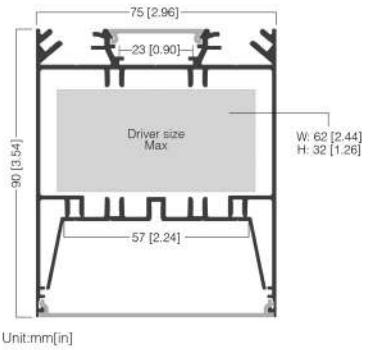

## HONG DIRECT & INDIRECT LINEAR

Direct and Indirect lighting distribution.  
More optical options in PC lens, UGR<19 Anti-glaring optical kit.

DIMENSIONS  
H/U759057

Surface Installation  
(Pendant, Surface Mounted,  
Wall Mounted)

U919057

Trimmed Recessed Installation

U1259057

Trimless Recessed Installation