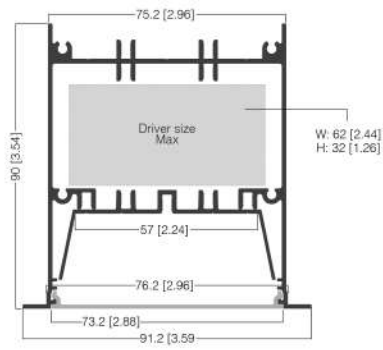

## HONG DIRECT & INDIRECT LINEAR

Direct and Indirect lighting distribution.  
More optical options in PC lens, UGR<19 Anti-glaring optical kit.

DIMENSIONS  
H/U759057

Surface Installation  
(Pendant, Surface Mounted,  
Wall Mounted)

U919057

Trimmed Recessed Installation

U1259057

Trimless Recessed Installation