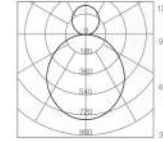

HONG SERIES

H7590 / U9190 / U12590 DIFFUSER LINEAR LIGHT

SPECIFICATIONS

Finish 	Lens Anti-glare film , Diffuser	Installations Pendant , Ceiling mounted , Wall mounted Trimmed recessed , Trimless recessed
Width / Hight 75mm×90mm , 91mm×90mm , 125mm×90mm		Length 1200mm , 1500mm , 2400mm , Customized
Efficacy up to 100lm/W		Power 56W/pc , 64W/pc , 112W/pc
Color Quality 3-step MacAdam		CRI 80+ , 90+
Color Temperature [Tunable White] 2700K 3000K 3500K 4000K 5000K 6000K 6500K		Voltage 220-240 VAC , 100-277 VAC
Indirect Diffuser 29.5 [1.16]		Control DALI , 0-10V , On/off
Direct Diffuser 73.2 [2.88]		IP Grade IP22
LED Chips And Driver Options NICHIA , EPSTAR , SAMSUNG TRIDONIC , OSRAM , LIFUD		

1. standard is 3-Step MacAdam
2. The listed Color Temperature is only available in CRI80+ in Epistar Chips.
for 95+ , 90+ in Epistar and Sumsung chips, pls. check the list on following page.
3. For more options, pls. check with your executive sales.