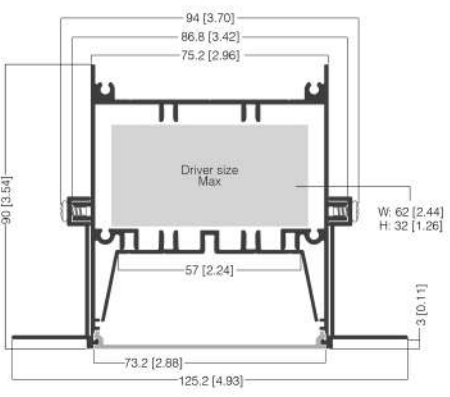

## HONG DIRECT & INDIRECT LINEAR

Direct and Indirect lighting distribution.  
More optical options in PC lens, UGR<19 Anti-glaring optical kit.

DIMENSIONS  
H/U759057

Surface Installation  
(Pendant, Surface Mounted,  
Wall Mounted)

U919057

Trimmed Recessed Installation

U1259057

Trimless Recessed Installation