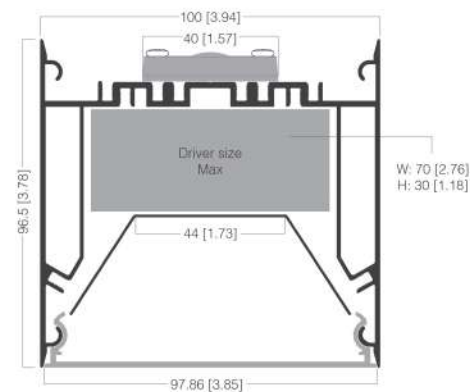

## HILA SERIES H10097 INDIRECT AND DIRECT LINEAR LIGHT

Unit:mm[in]

### DIMENSIONS

H/U1009744

Surface Installation  
(Pendant, Ceiling Mounted)