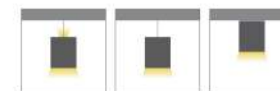

HILA Direct & Indirect Linear Light

HILA is engineering design by Direct & indirect lighting and this is becoming increasingly popular, in commercial architecture projects or offices. With indirect lighting, the source of light is hidden and the light spreads through the room via reflection on the ceiling, wall, and floor, it's much eliminating glaring and shadows. Indirect lighting provides a pleasant lighting environment and allows you to frame the room with light. Creating shadow-free lighting gives rise to an extra sense of spaciousness.

HILA SERIES H10097 INDIRECT AND DIRECT LINEAR LIGHT

DIMENSIONS

H/U1009744

Surface Installation
(Pendant, Ceiling Mounted)

TIR lens & Diffuser

INDIRECT

Optical TIR Lens or
General PC lens with
high transmission

DIRECT

General PC lens with
high transmission