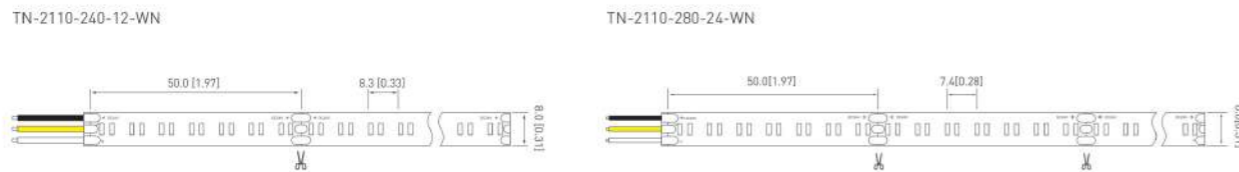

TN-2110-XXX-XX-WN

Optical & Electrical Parameters

Model No.	Voltage(V DC)	Light Color	CCT(K)	CRI	Luminous Flux(lm/m)	Efficacy(lm/W)	Power(W/m)
TN-2110-240-12-WN	12	W	2000	90+/95+	384/348	53/48	7.2
		N	6500		547/499	76/69	7.2
		WN	/		920	64	14.4
TN-2110-280-24-WN	24	W	2200	90+/95+	470/428	128/101	7.2
		N	6500		670/605	149/134	7.2
		WN	/		1123	78	14.4

Other Parameters

Model No.	LED QTY(pcs/m)	Max Run(m/inch)	Min Cuttable Length(mm/inch)	Standard Packing Size/Reel L*W(mm/inch)
TN-2110-240-12-WN	224	1.5[59.05]	25.0[0.98]	5000X8[196.85X0.31]
TN-2110-280-24-WN	280	3.0[118.11]	50.0[1.97]	5000X8[196.85X0.31]

Profile Drawings

Length Unit : mm/inch

CCT CONTROLLABLE SERIES

TN-S43528A-120-12/24

Optical & Electrical Parameters

Model No.	Voltage(V DC)	Light Color	CCT(K)	Ra	Luminous Flux(lm/m)	Efficacy(lm/W)	Power(W/m)
TN-S43528A-120-12/24	12/24	W	2500-2700	80+	700	84	9.6
		N	6000-6500		750	84	9.6
		W+N	/		1500	82	19.2