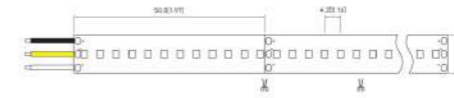

Profile Drawings

Length Unit : mm/inch

TN-2016A-180-12-WN

TN-2016A-240-12-WN

TN-2016A-240-24-WN

Quick Connector

FN-WC10CF3

FN-W10CF3