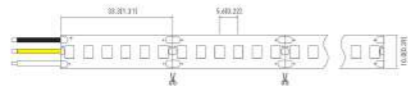

Profile Drawings

Length Unit : mm/inch

TN-2016A-180-12-WN