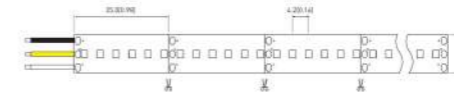

TN-2016A-240-12-WN