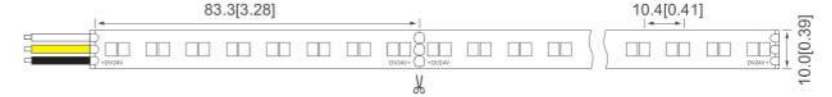

Other Parameters

Model No.	LED QTY(pcs/m)	Max Run(m/inch)	Min Cuttable Length(mm/inch)	Standard Packing Size/Reel L*W(mm/inch)
TN-H2835T-128-24-WN	128	3.0[98.43]	125.0[3.94]	5000X10[196.85X0.39]
TN-H2835T-160-24-WN	160	2.5[98.43]	100.0[3.94]	
TN-H2835T-192-24-WN	192	2.0[98.43]	83.3[3.94]	

Profile Drawings

Length Unit : mm/inch

TN-H2835T-128-24-WN

TN-H2835T-160-24-WN

TN-H2835T-192-24-WN

Wire

22awg UL1007 wire

Aluminum Profile